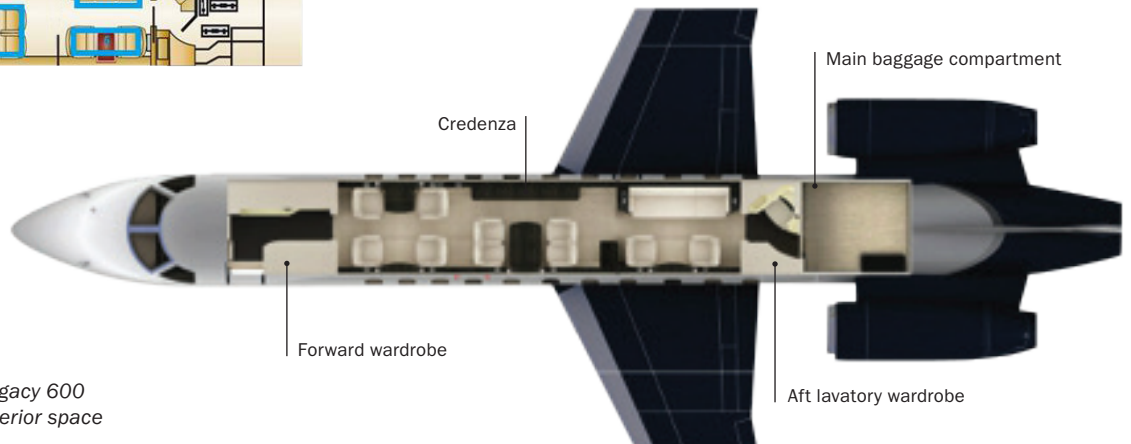

### Now with Free WiFi

- **Seats 13** – 10 leather captain's chairs + three seat couch
- Full **berthing capability** for six (one double, one couch bed, three singles)
- **Flat screen monitors**, Airshow, DVD, CD
- **Audio controls** at every seat
- **USB ports** at six locations
- Spacious and **fully equipped forward galley** with oven, **microwave and coffee maker**
- **Cabin temperature control**
- **Two lavatories**, forward and aft
- The **largest in-flight accessible baggage compartment** in its class, 286 cubic ft, 1000 lbs.
- Low cabin noise
- Range 3,250 NM / 6,019 KM
- YOM 2003

Typical berthing layout for Legacy 600

Legacy 600 interior space

ARGUS Platinum Rating, the highest ARGUS safety rating for the ARG/US Trip CHEQ (Charter Evaluation and Qualification) charter plane program.