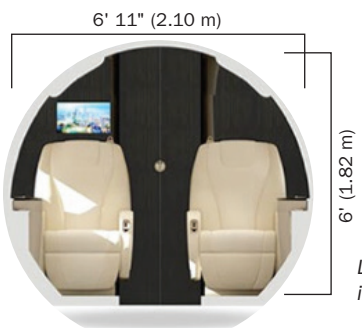

Typical berthing layout for Legacy 600

Legacy 600 interior space